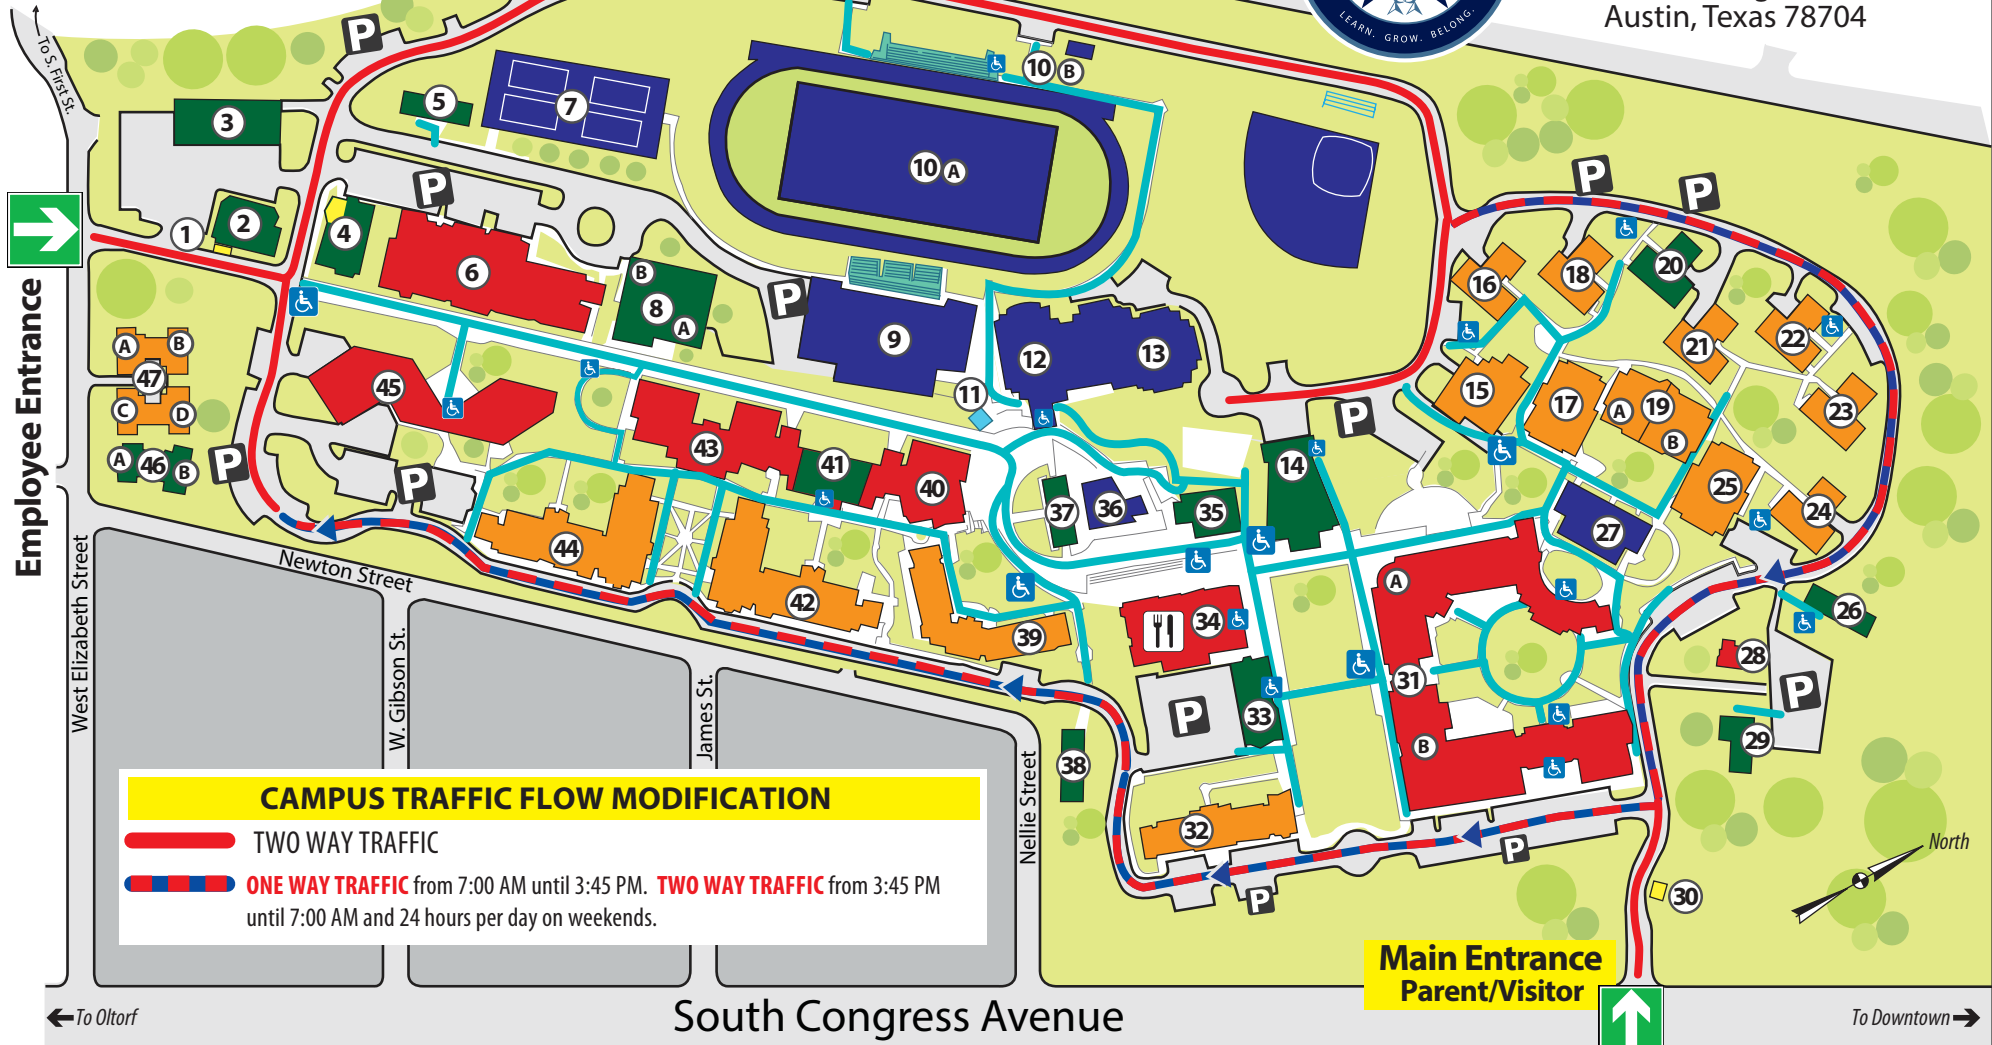

2017-2018

Revised 06.01.2017

Texas School for the Deaf CAMPUS MAP

1102 South Congress Avenue
Austin, Texas 78704

CAMPUS TRAFFIC FLOW MODIFICATION

- TWO WAY TRAFFIC
- — — ONE WAY TRAFFIC from 7:00 AM until 3:45 PM. — TWO WAY TRAFFIC from 3:45 PM until 7:00 AM and 24 hours per day on weekends.

- TSD Campus
- Main Roads
- Pedestrian Walkways
- ➔ Entrance/Gates
- ♿ Wheelchair Access
- P Parking
- Security
- Educational Facilities
- Administrative & Support Services
- Residential Facilities
- Physical Education, Athletics and Recreation

- | | | | | | |
|-------------------------------|-------------------------------|----------------------------------|-----------------------------|-----------------------------|-----------------------|
| 1. Entrance/Security Booth | 9. Ruth Seeger Gym | 17. ACCESS M | 25. ACCESS G | 33. Student Health Services | 42. Lewis Hall |
| 2. Operations Complex | 10A. Gamblin Field | 18. Cottage 569 Vacant | 26. Human Resources | 34. Cafeteria | 43. High School |
| 3. TFC Maintenance | 10B. Concession Stand | 19A. HS SND Boys | 27. Clinger Gym | 35. Business Office | 44. Koen Hall |
| 4. Central Plant/Security | 11. TSD Clock Tower | 19B. HS SND Girls | 28. Toddler Learning Center | 36. Amphitheater | 45. Kleberg Building |
| 5. Admissions | 12. LeRoy Colombo Swim Center | 20. Cottage 568 Training | 29. ERCOD/Outreach | 37. Heritage Center | 46. Residential (A,B) |
| 6. CTE Ford Building | 13. TSD Gym | 21. Cottage 567 ACCESS Boys | 30. Entrance/Security Booth | 38. Temporary Vacant | 47. Interns (A,B,C,D) |
| 7. F. Camenisch Tennis Courts | 14. R.L. Davis Auditorium | 22. Cottage 566 Vacant | 31A. Special Needs | 39. ELE/MS Boys | |
| 8A. Pease/Administration | 15. Deaf Smith Center (DSC) | 23. Cottage 565 ACCESS Girls | 31B. Elementary | 40. Middle School | |
| 8B. Warehouse | 16. Cottage 570 Day Students | 24. Cottage 564 Storage Building | 41. Administrative Commons | | |